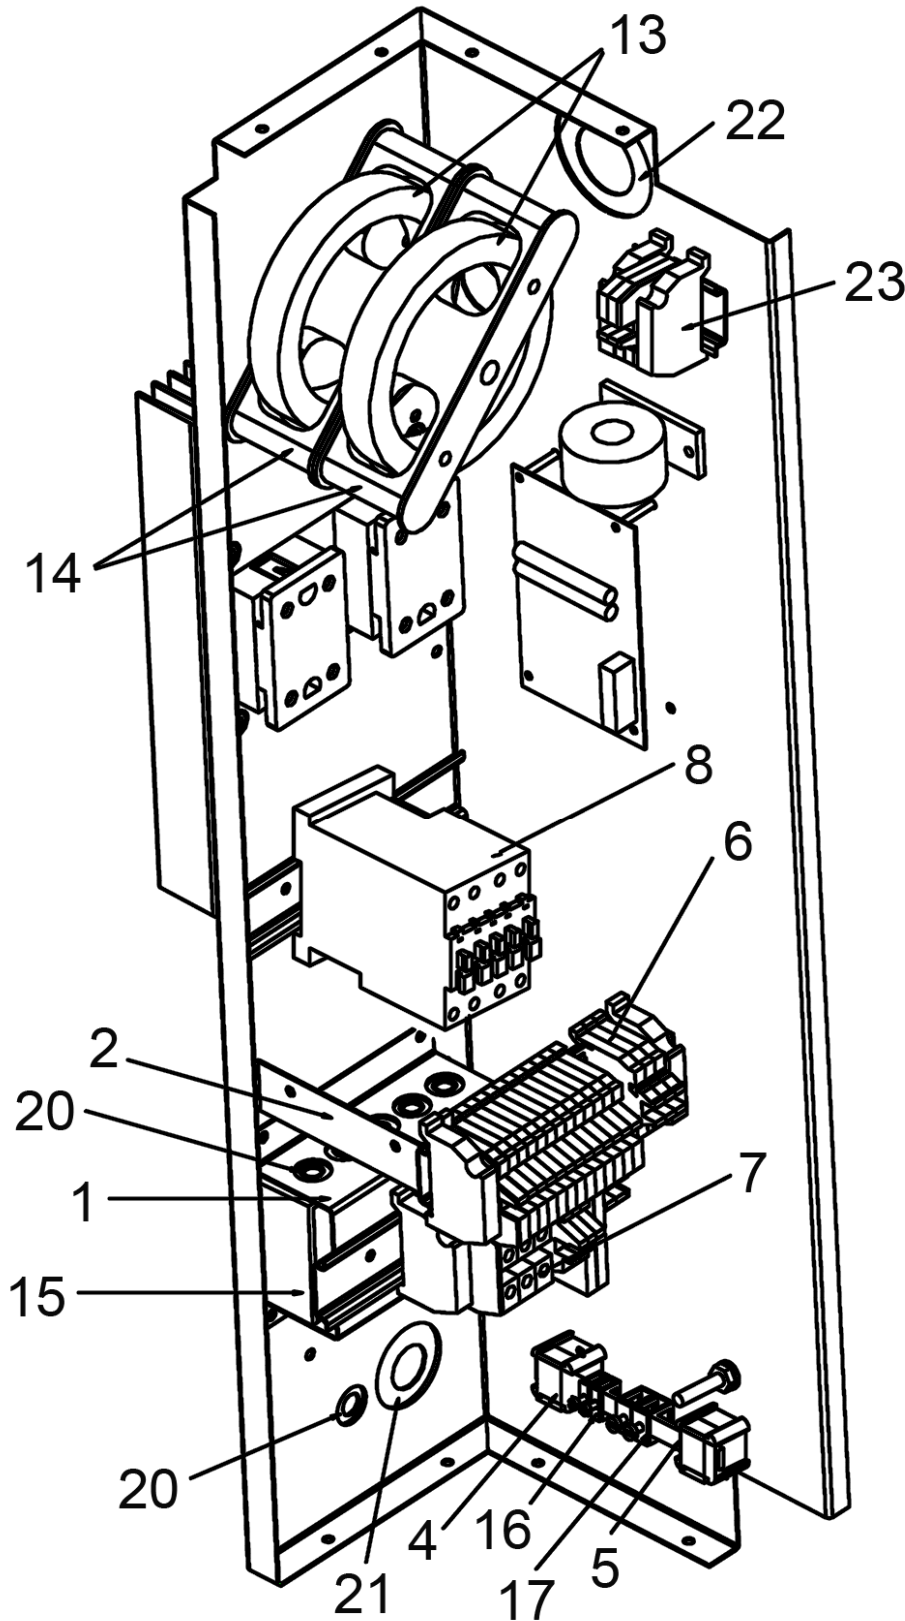

*** - Units with SSRs only

All prices are valid until 31/03/09

Vapac LE

electrical compartment

Vapac LE

electrical compartment

No	Model	Item No	Description	£/each ex VAT
1	All	EWBZB067	Vapac Cabinet Terminal & Filter Bracket	POA
2	All	EWBZB063	Vapac Cabinet Terminal Bracket	POA
3	All	EWBZB068	Vapac Cabinet Blacking Plate	POA
4	All	EW1200224	Support Bracket	POA
5	All	EWBZA963-3	Earth Rail	POA
6	All	EWM570131	Terminal Assembly Control	POA
7	All	EWM570132	Terminal Assembly Mains	POA
7a	5	EW1200421	Power Terminals	POA
	9	EW1200422		POA
	18	EW1200421		POA
	30	EW1200423		POA
	30-L/45	EW1200423		POA
	55	EW1200423		POA
	60	EW1200423		POA
7b	All	EW1200450	Terminal End Stop	POA
	5	EW1060263	Contactor	POA
9	EW1060264	POA		
18	EW1060264	POA		
30	EW1060264	POA		
30-L/45	EW1060266	POA		
55	EW1060266	POA		
60	EW1060264	POA		
60-L/90	EW1060266	POA		
9***	All	EW1010073-D	Heatsink	POA
10***	All	EW1070400	Cover Safety SSR	POA
11***	All	EW1170148	Relay SSR	POA
12	All	EW1150633	Vapac Voltage/Current Input PCB	POA
13***	5	N/A	EMC Inductor	N/A
	9	N/A		N/A
	18	N/A		N/A
	30	EWM560980		POA
	30-L/45	EWM560981		POA
	55	EWM560981		POA
	60	EWM560980		POA
60-L/90	EWM560981	POA		
14***	5-18	N/A	Bracket (Set) EMC Inductor	N/A
	30-90	EW3910197		POA
15***	5-9	EWM560998	EMC Filter	POA
	18-90	EWM560999		POA
16	All	EW1200221	Clamp Screw ZB4	POA
17	All	EW1200222	Clamp Screw ZB16	POA
18***	5-18	N/A	Capacitor	N/A
	30-90	EWM540001		POA
19	All	EW1240149	Toroid	POA
20	All	EW8010082	Grommet Rubber Open 6.3 Cable 9.5 Panel	POA
21	All	EW8010145	Grommet Rubber Open 12.5 Cable 20 Panel	POA
22	All	EW8010147	Grommet Rubber Open 19 Cable 25 Panel	POA
23	5-55	EWM570136	Terminals for RDU	POA
	60 & 90	N/A		N/A
24	All	EW4100367	Brass Bolt	POA
25	All	EW4110026	Brass Nuts	POA