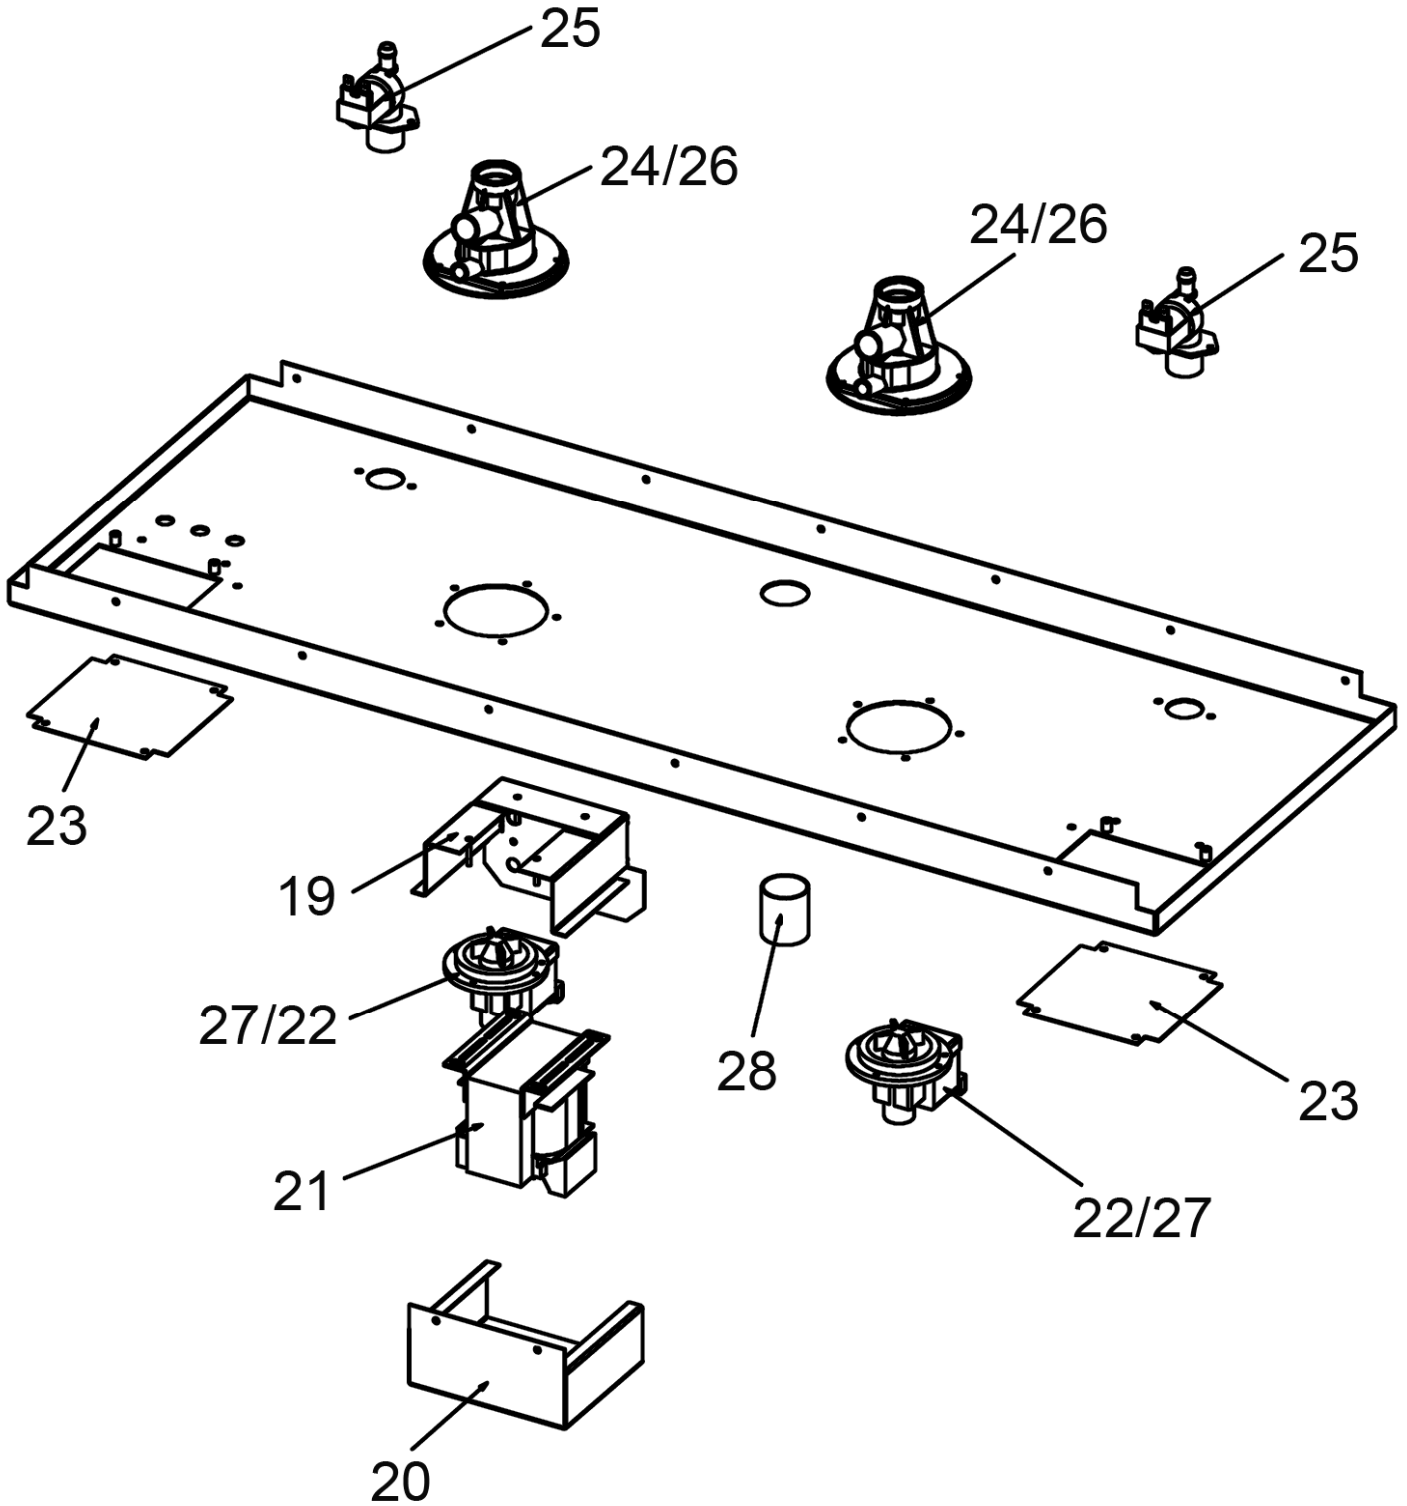

Vapac LE

transformer cover

Vapac LE

transformer cover

No	Model	Item No	Description	£/each ex VAT
19	5-18	EWBZB003-1	Vapac Transformer Cover Base	POA
	30-55	EWBZB003-1		POA
	60 & 90	EWBZB003-2		POA
20	5-18	EWBZB062-01	Vapac Transformer Cover	POA
	30-55	EWBZB062-01		POA
	60 & 90	EWBZB062-02		POA
21	5-18	EW1240122	Transformer	POA
	30-55	EW1240122		POA
	60 & 90	EW1240119		POA
22	5-18	EW2600070	Pump 50Hz	POA
	30-55			
	60 & 90			
23	5-18	EW2600071	Pump 60Hz	POA
	30-55			
	60 & 90			
24	5-18	EWBZB064	Gland Plate	POA
	30-55			
	60 & 90			
25	5-18	EW3910195	Feed/Drain Manifold	POA
	30-55			
	60 & 90			
26	5-18	EW2620320	Valve Assembly	POA
	30-55			
	60 & 90			
27	5-18	EW2620325	Gasket	POA
	30-55			
	60 & 90			
28	5-18	EW2160120	Pump Cover	POA
	30-55			
	60 & 90			
29	5-18	EW3910112	∅ 35 x 50 SS Pipe	POA
	30-55			
	60 & 90			
Standard 2-3 Day Delivery For Orders Below £800.00				30
Standard 2-3 Day Delivery For Orders Above £800.00				3% of order value

* - Consumable items recommended to be kept on site

All prices are valid until 31/03/09