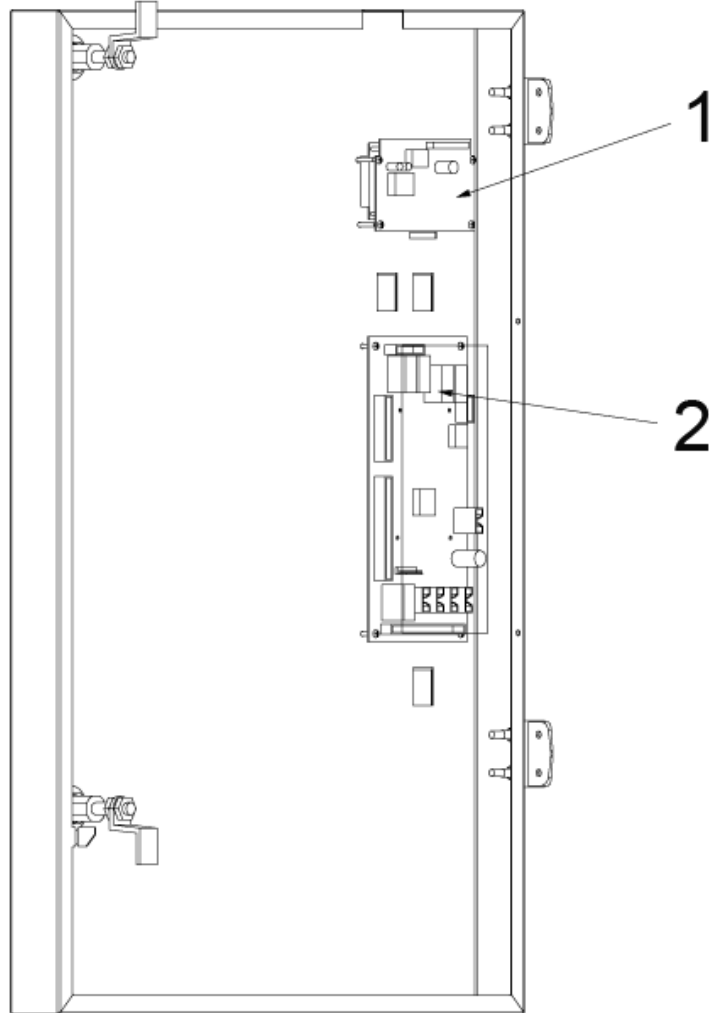

Vapac LE

cabinet

No	Model	Item No	Description	£/each Ex VAT
1	5-18	1150631-3-M1	Vapac Display PCB (Standard Language Set – GB, CZ, NL, F, D, GR, I, PL, P, E)	POA
	30-55			
	60 & 90			
1	5-18	1150631-3-M2	Vapac Display PC (Alternative Language Set – GB, DK, F, D, IS, N, FIN, S)	POA
	30-55			
	60 & 90			
2	5-18	1150630-3A	Vapac Control PCB	POA
	30-55			
	60 & 90			
Standard 2-3 Day Delivery For Orders Below £800.00				30.00
Standard 2-3 Day Delivery For Orders Above £800.00				3% of order value

* - Consumable items recommended to be kept on site
** - Only fitted if Display fitted

All prices are valid until 31/03/09