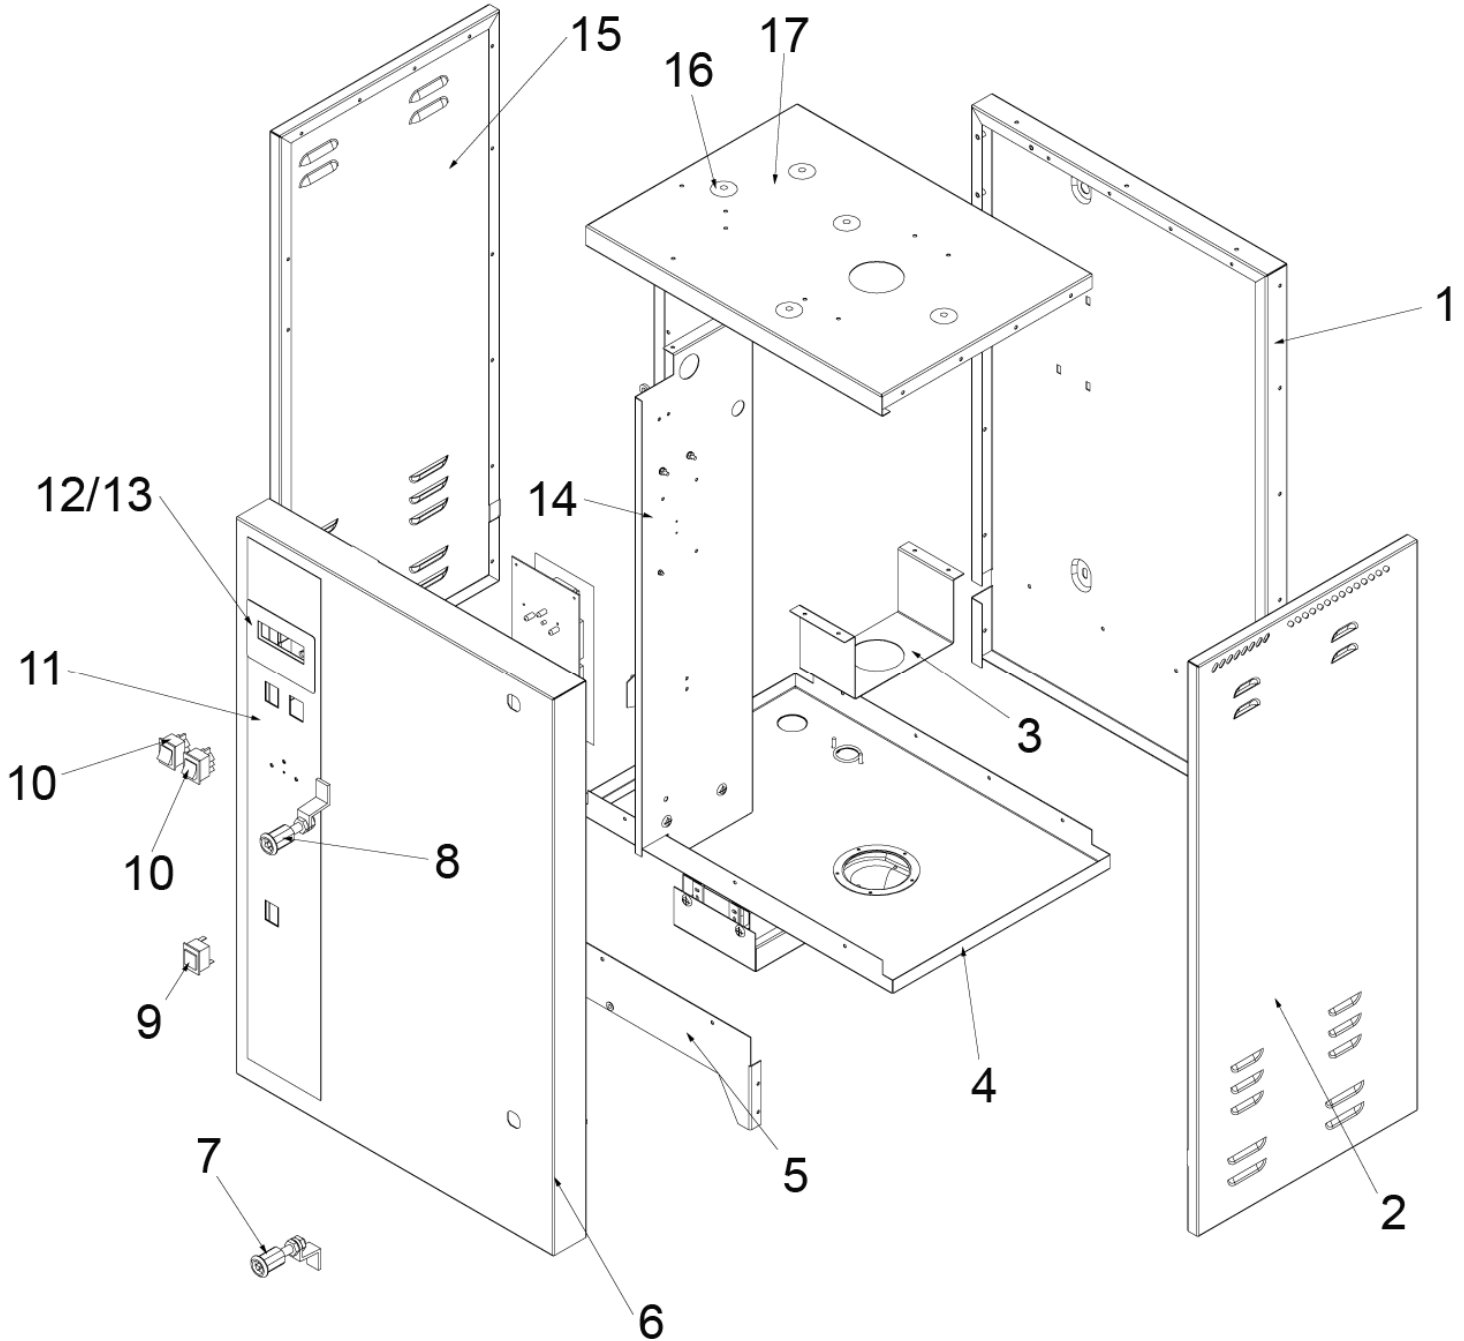

* - Consumable items recommended to be kept on site
 ** - Only fitted if Display fitted

All prices are valid until 31/03/09

Vapac LE

cabinet

Vapac LE

cabinet

No	Model	Item No	Description	£/each Ex VAT
1	5-18	EWBZB040-01	Vapac Cabinet Back Panel	POA
	30-55	EWBZB040-02		POA
	60 & 90	EWBZB040-04		POA
2	5-18	EWBZB039-01	Vapac Cabinet R/H Panel	POA
	30-55	EWBZB039-02		POA
	60 & 90	EWBZB039-04		POA
3	5-18	N/A	Vapac Cabinet Hose Support Bracket	POA
	30-55	EWBZB065		POA
	60 & 90	EWBZB065		POA
4	5-18	EWBZA977-01-CC	Vapac Cabinet Drip Tray	POA
	30-55	EWBZA977-02-CC		POA
	60 & 90	EWBZA977-04-CC		POA
5	5-18	EWBZB051-01	Vapac Cabinet Front Panel	POA
	30-55	EWBZB051-02		POA
	60 & 90	EWBZB051-04		POA
6	5-18	EWBZB037-01	Vapac Cabinet L/H Door	POA
	30-55	EWBZB037-02		POA
	60 & 90	EWBZB037-02		POA
7	5-18	EW4030034	Latch	POA
	30-55			
	60 & 90			
8	5-18	EW4030035	Latch	POA
	30-55			
	60 & 90			
9	5-18	EW1110401	Lamp Neon Red	POA
	30-55			
	60 & 90			
10	5-18	EW1190041	Switch DP On-Off-Momentary (On)	POA
	30-55			
	60 & 90			
11	5-18	EWM300122	Label Fascia	POA
	30-55			
	60 & 90			
12	5-18	EWM300120	Label Keypad	30.00
	30-55			
	60 & 90			
13**	5-18	EWM300128**	Label Blank**	POA
	30-55			
	60 & 90			
14	5-18	EWBZB042-01	Vapac Cabinet L/H Elec Panel	POA
	30-55	EWBZB042-04		POA
	60 & 90	EWBZB042-04		POA
15	5-18	EWBZB038-01	Vapac Cabinet L/H Panel	POA
	30-55	EWBZB038-02		POA
	60 & 90	EWBZB038-02		POA
16	5-18	EW8010351	Cap	POA
	30-55	EW8010351		POA
	60 & 90	N/A		POA
17	5-18	EWBZB043-01	Vapac Cabinet Top Panel	POA
	30-55	EWBZB043-02		POA
	60 & 90	EWBZB043-04		POA