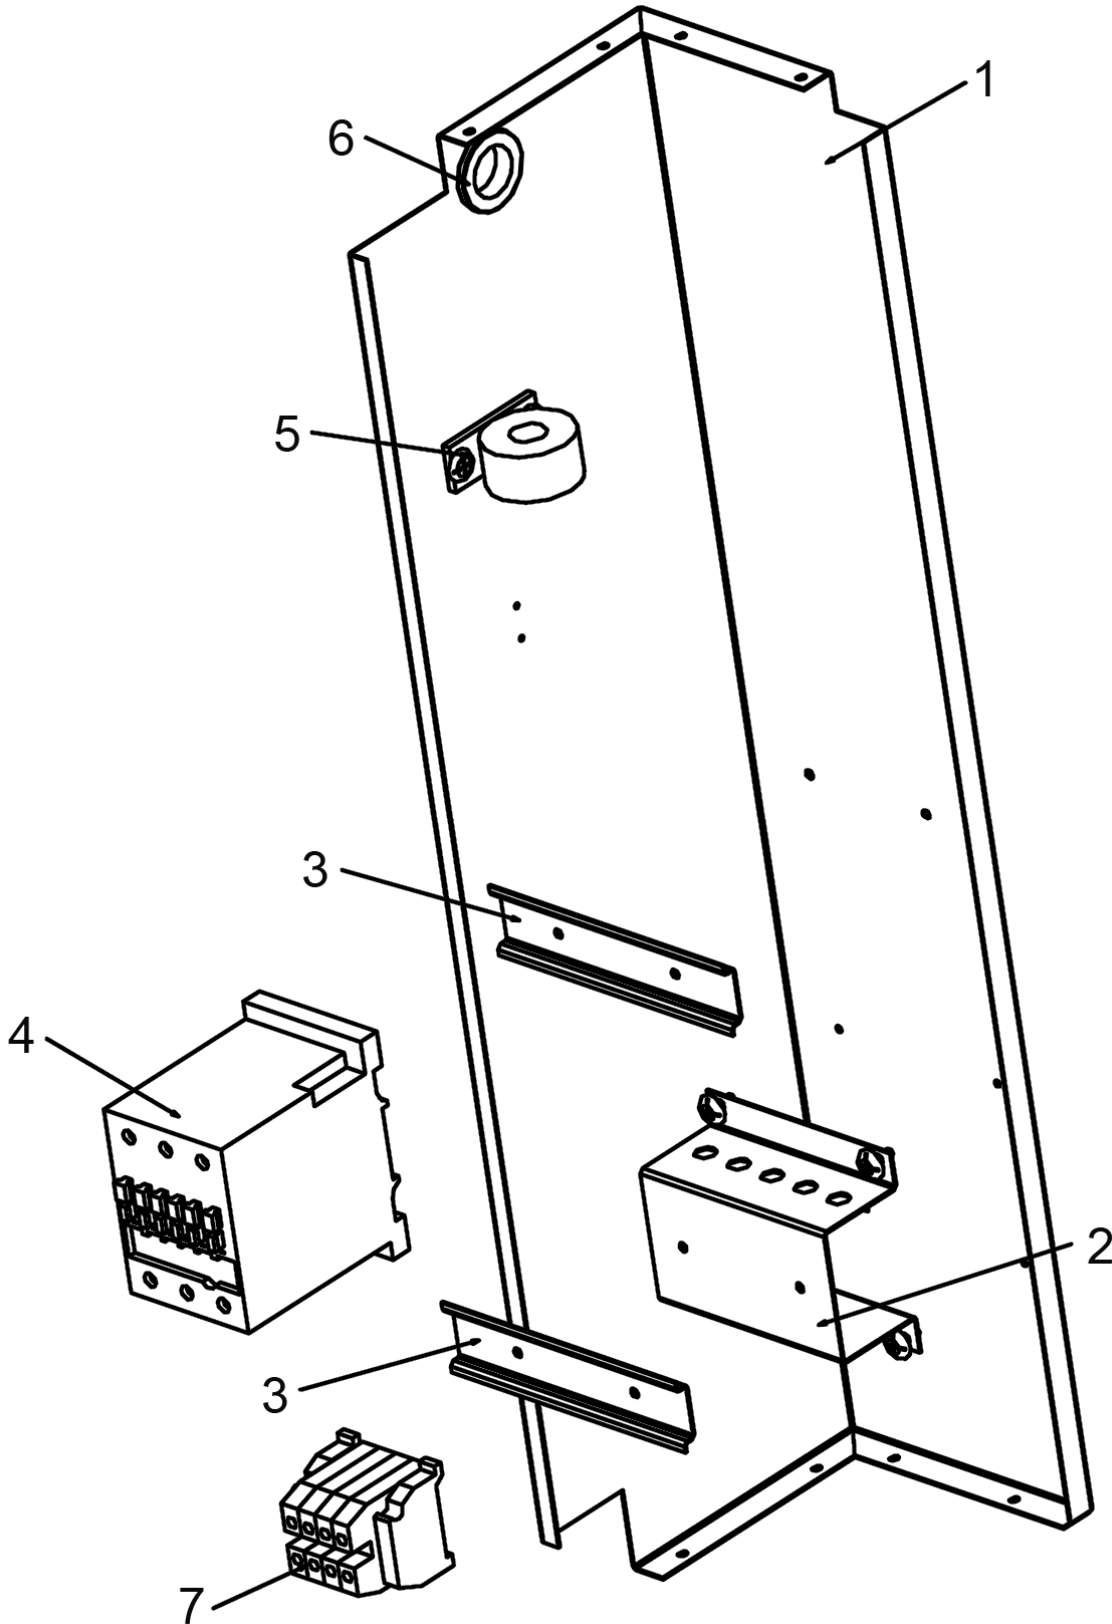

*** - Units with SSRs only

All prices are valid until 31/03/09

Vapac LE

cabinet terminals

Vapac LE

cabinet terminals

No	Model	Item No	Description	£/each ex VAT
1	5-18	N/A	Vapac LE Slave Elec. Panel	N/A
	30-55	N/A		N/A
	60 & 90	EWBZB061-02		POA
2	5-18	N/A	Vapac Cabinet Terminal & Filter Bracket	POA
	30-55	N/A		POA
	60 & 90	N/A		POA
3	5-18	N/A	Terminal Rail	N/A
	30-55	N/A		N/A
	60 & 90	EWM570135		POA
4	5-55	N/A	Contactor	N/A
	60	EW1060264		POA
	90	EW1060266		POA
5	5-18	N/A	Toroid	N/A
	30-55	N/A		N/A
	60 & 90	EW1240149		POA
6	5-18	N/A	Grommet Rubber Open	N/A
	30-55	N/A		N/A
	60 & 90	EW8010090		POA
7	5-18	N/A	Terminal Earth	N/A
	30-55	N/A		N/A
	60 & 90	EW1200413		POA
	5-18	N/A	Terminal Power	N/A
	30-55	N/A		N/A
60 & 90	EW1200423	POA		
Standard 2-3 Day Delivery For Orders Below £800.00				30.00
Standard 2-3 Day Delivery For Orders Above £800.00				3% of order value