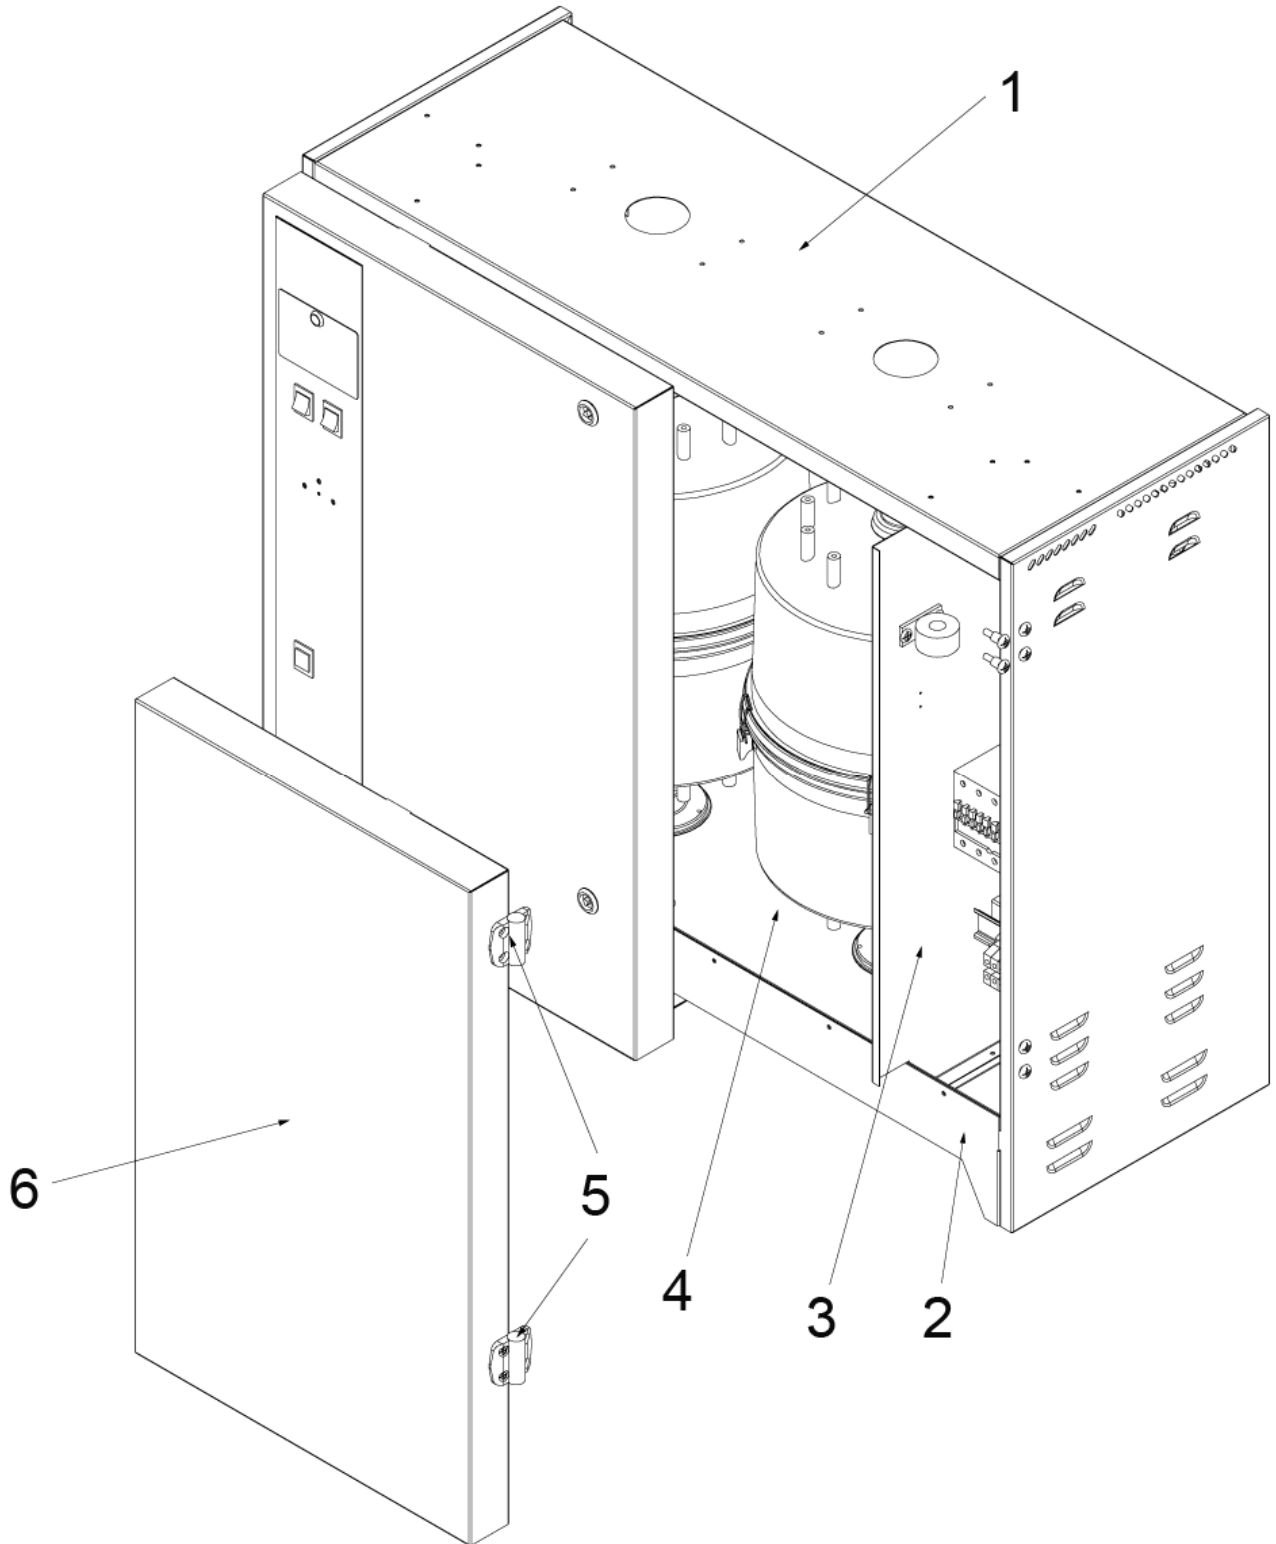

*** - Units with SSRs only

All prices are valid until 31/03/09

Vapac LE

cabinet terminals

Vapac LE

cabinet terminals

No	Model	Item No	Description	£/each ex VAT
1	5-18	N/A	Vapac LE Slave Elec. Panel	N/A
	30-55	N/A		N/A
	60 & 90	EWBZB061-02		POA
2	5-18	N/A	Vapac Cabinet Terminal & Filter Bracket	POA
	30-55	N/A		POA
	60 & 90	N/A		POA
3	5-18	N/A	Terminal Rail	N/A
	30-55	N/A		N/A
	60 & 90	EWM570135		POA
4	5-55	N/A	Contactor	N/A
	60	EW1060264		POA
	90	EW1060266		POA
5	5-18	N/A	Toroid	N/A
	30-55	N/A		N/A
	60 & 90	EW1240149		POA
6	5-18	N/A	Grommet Rubber Open	N/A
	30-55	N/A		N/A
	60 & 90	EW8010090		POA
7	5-18	N/A	Terminal Earth	N/A
	30-55	N/A		N/A
	60 & 90	EW1200413		POA
	5-18	N/A	Terminal Power	N/A
	30-55	N/A		N/A
60 & 90	EW1200423	POA		
Standard 2-3 Day Delivery For Orders Below £800.00				30.00
Standard 2-3 Day Delivery For Orders Above £800.00				3% of order value

* - Consumable items recommended to be kept on site

All prices are valid until 31/03/09

Vapac LE

cabinet

Vapac LE cabinet

No	Model	Item No	Description	£/each Ex VAT
1	5-18	BZB043-01	Vapac Cabinet Top Panel	POA
	30-55	BZB043-02		POA
	60 & 90	BZB043-04		POA
2	5-18	BZB051-01	Vapac Cabinet Front Panel	POA
	30-55	BZB051-02		POA
	60 & 90	BZB051-04		POA
3	5-18	N/A	Vapac Cabinet R/H Elec Panel	N/A
	30-55	N/A		N/A
	60 & 90	BZB061-02		POA
4	5-18	BZA977-01-CC	Vapac Cabinet Drip Tray	POA
	30-55	BZA977-02-CC		POA
	60 & 90	BZA977-04-CC		POA
5	5-18	4020181	Hinge	POA
	30-55			
	60 & 90			
6	5-18	N/A	Vapac Cabinet R/H Door	N/A
	30-55	N/A		N/A
	60 & 90	N/A		POA
Standard 2-3 Day Delivery For Orders Below £800.00				30.00
Standard 2-3 Day Delivery For Orders Above £800.00				3% of order value