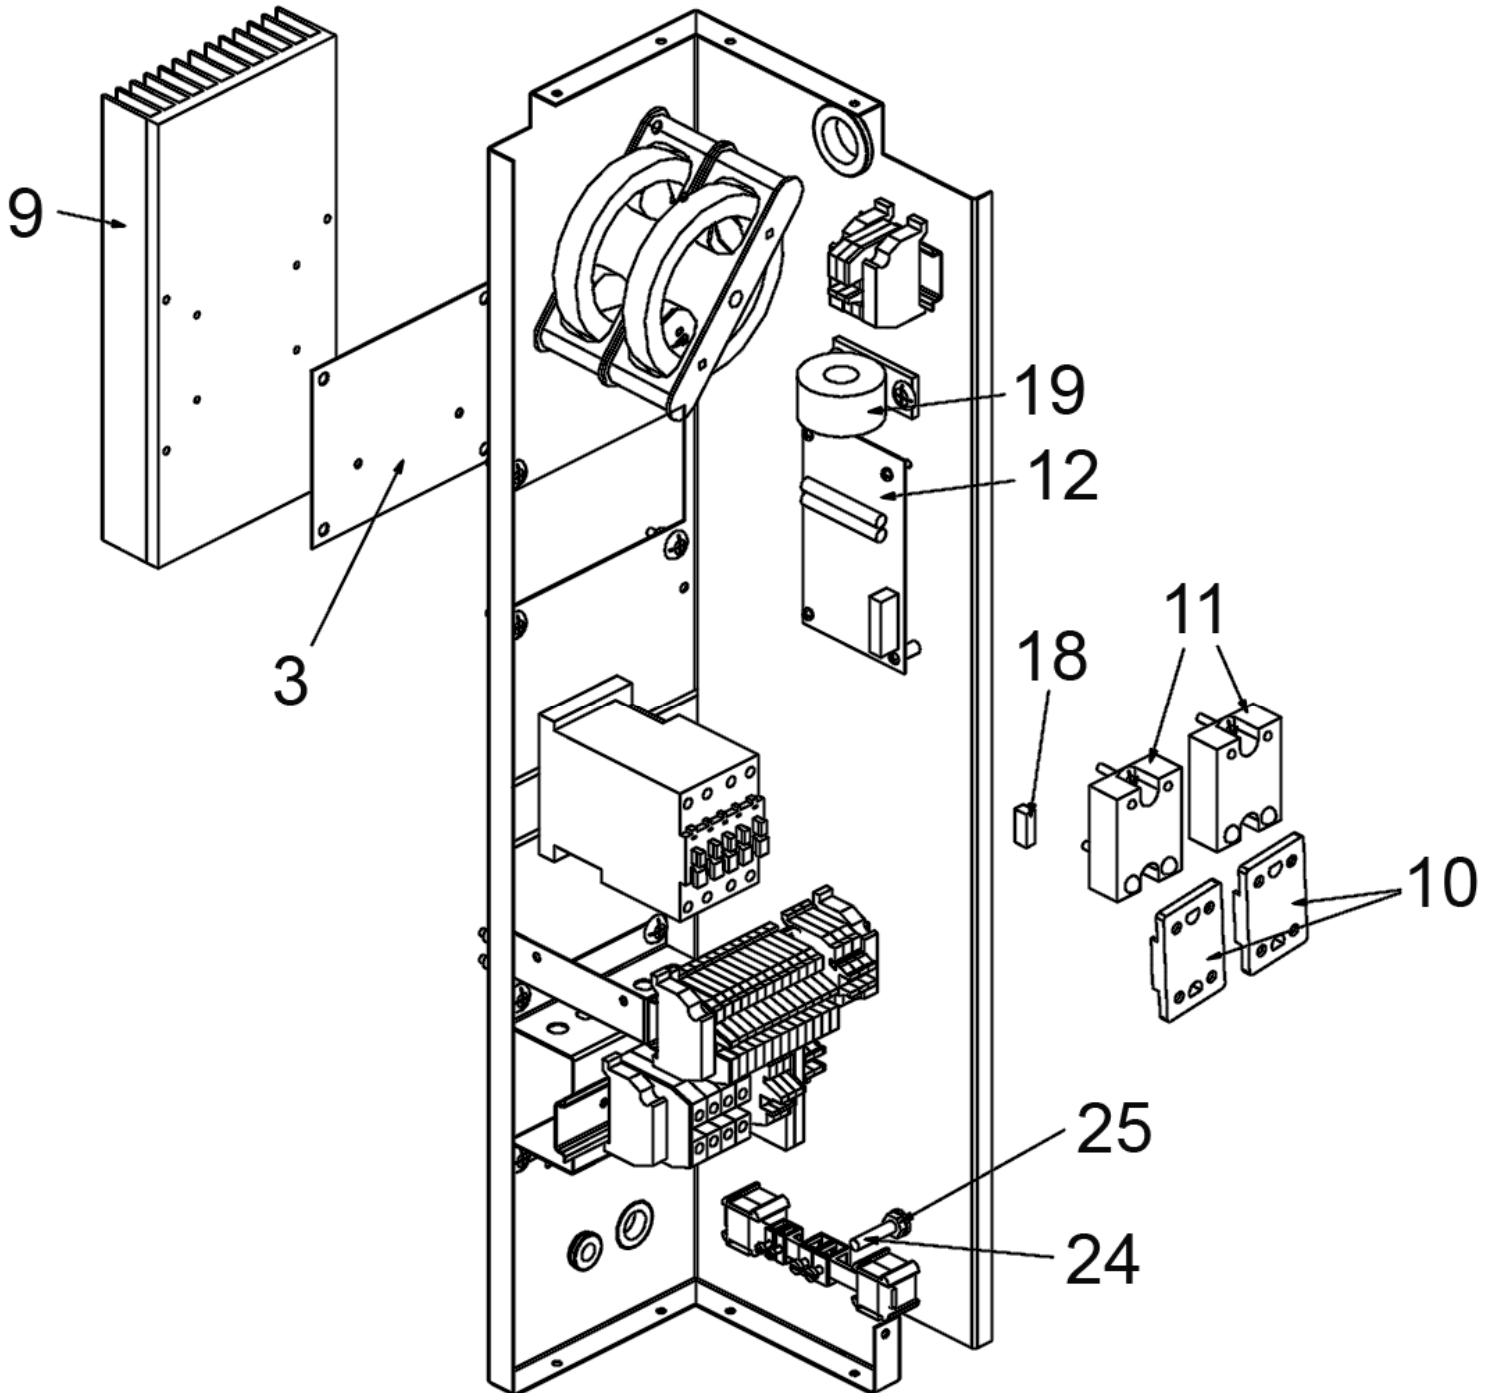

Vapac LE

electrical compartment

Vapac LE

electrical compartment

No	Model	Item No	Description	£/each ex VAT
1	All	EWBZB067	Vapac Cabinet Terminal & Filter Bracket	POA
2	All	EWBZB063	Vapac Cabinet Terminal Bracket	POA
3	All	EWBZB068	Vapac Cabinet Blacking Plate	POA
4	All	EW1200224	Support Bracket	POA
5	All	EWBZA963-3	Earth Rail	POA
6	All	EWM570131	Terminal Assembly Control	POA
7	All	EWM570132	Terminal Assembly Mains	POA
7a	5	EW1200421	Power Terminals	POA
	9	EW1200422		POA
	18	EW1200421		POA
	30	EW1200423		POA
	30-L/45	EW1200423		POA
	55	EW1200423		POA
	60	EW1200423		POA
7b	All	EW1200450	Terminal End Stop	POA
	5	EW1060263	Contactor	POA
9	EW1060264	POA		
18	EW1060264	POA		
30	EW1060264	POA		
30-L/45	EW1060266	POA		
55	EW1060266	POA		
60	EW1060264	POA		
60-L/90	EW1060266	POA		
9***	All	EW1010073-D	Heatsink	POA
10***	All	EW1070400	Cover Safety SSR	POA
11***	All	EW1170148	Relay SSR	POA
12	All	EW1150633	Vapac Voltage/Current Input PCB	POA
13***	5	N/A	EMC Inductor	N/A
	9	N/A		N/A
	18	N/A		N/A
	30	EWM560980		POA
	30-L/45	EWM560981		POA
	55	EWM560981		POA
	60	EWM560980		POA
60-L/90	EWM560981	POA		
14***	5-18	N/A	Bracket (Set) EMC Inductor	N/A
	30-90	EW3910197		POA
15***	5-9	EWM560998	EMC Filter	POA
	18-90	EWM560999		POA
16	All	EW1200221	Clamp Screw ZB4	POA
17	All	EW1200222	Clamp Screw ZB16	POA
18***	5-18	N/A	Capacitor	N/A
	30-90	EWM540001		POA
19	All	EW1240149	Toroid	POA
20	All	EW8010082	Grommet Rubber Open 6.3 Cable 9.5 Panel	POA
21	All	EW8010145	Grommet Rubber Open 12.5 Cable 20 Panel	POA
22	All	EW8010147	Grommet Rubber Open 19 Cable 25 Panel	POA
23	5-55	EWM570136	Terminals for RDU	POA
	60 & 90	N/A		N/A
24	All	EW4100367	Brass Bolt	POA
25	All	EW4110026	Brass Nuts	POA

Standard 2-3 Day Delivery For Orders Below £800.00	30.00
Standard 2-3 Day Delivery For Orders Above £800.00	3% of order value

* - Consumable items recommended to be kept on site

** - Units without SSRs only

*** - Units with SSRs only

All prices are valid until 31/03/09