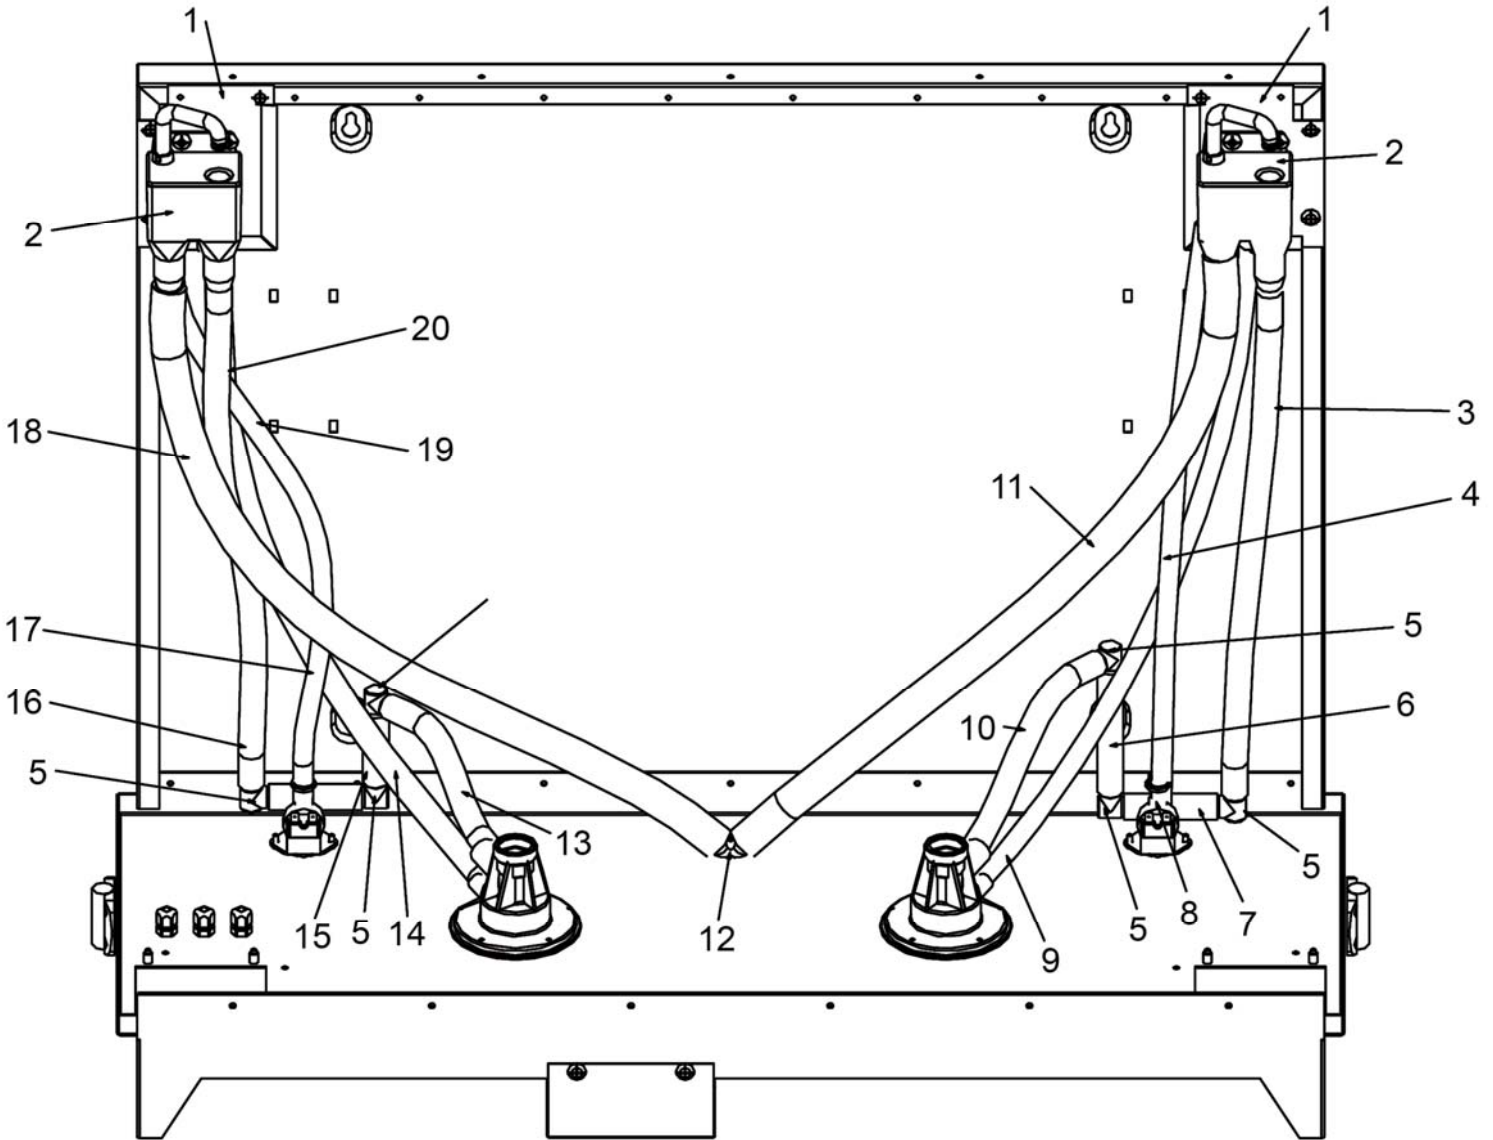

Vapac LE

fill/drain assembly

Vapac LE

fill/drain assembly

No	Model	Item No	Description	£/each ex VAT
1	5-18	EWBZB066-01	Vapac Cabinet Tundish Bracket	POA
	30-90	EWBZB066		POA
2	All	EW3910168	Tundish Fill Cup	POA
3	All	EW2560029	Tube Silicone 9 mm I/D	POA
4	All	EW2560030	Tube Silicone 22 mm I/D	POA
5	All	EW2560028	Tube Silicone 16 mm I/D	POA
6	All	EW2560028	Tube Silicone 16 mm I/D	POA
7	All	EW2560028	Tube Silicone 16 mm I/D	POA
8	All	EW2560028	Tube Silicone 16 mm I/D	POA
9	All	EW2560026	Tube Silicone 13 mm I/D	POA
10	All	EW2560030	Tube Silicone 22 mm I/D	POA
11	All	EW2560029	Tube Silicone 9 mm I/D	POA
12	All	EW2560030	Tube Silicone 22 mm I/D	POA
13	All	EW2560028	Tube Silicone 16 mm I/D	POA
14	All	EW2560028	Tube Silicone 16 mm I/D	POA
15	All	EW2560028	Tube Silicone 16 mm I/D	POA
16	All	EW2560028	Tube Silicone 16 mm I/D	POA
17	All	EW2560026	Tube Silicone 13 mm I/D	POA
18	All	EW2560030	Tube Silicone 22 mm I/D	POA
19	All	EW2560090	Elbow Barbed WS16	POA
20	All	Ew2560102	Y Barbed Nylon 25 mm	POA
Standard 2-3 Day Delivery For Orders Below £800.00				30.00
Standard 2-3 Day Delivery For Orders Above £800.00				3% of order value

* - Consumable items recommended to be kept on site

All prices are valid until 31/03/09