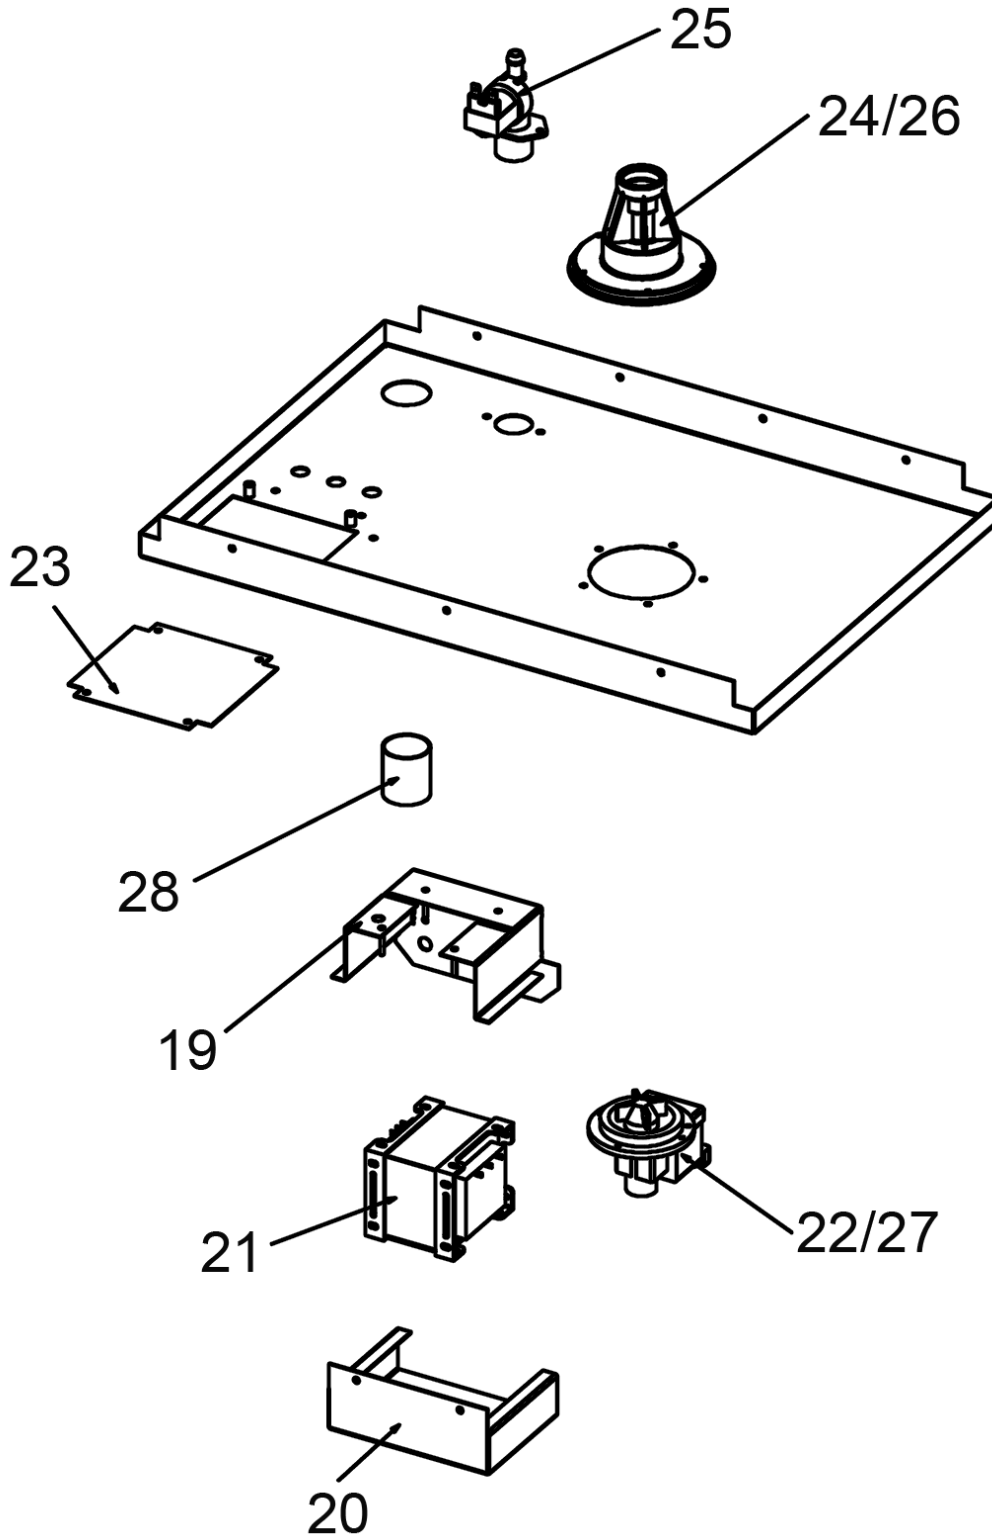

Vapac LE

transformer cover

Vapac LE

transformer cover

No	Model	Item No	Description	£/each ex VAT
19	5-18	EWBZB003-1	Vapac Transformer Cover Base	POA
	30-55	EWBZB003-1		POA
	60 & 90	EWBZB003-2		POA
20	5-18	EWBZB062-01	Vapac Transformer Cover	POA
	30-55	EWBZB062-01		POA
	60 & 90	EWBZB062-02		POA
21	5-18	EW1240122	Transformer	POA
	30-55	EW1240122		POA
	60 & 90	EW1240119		POA
22	5-18	EW2600070	Pump 50Hz	POA
	30-55			
	60 & 90			
23	5-18	EW2600071	Pump 60Hz	POA
	30-55			
	60 & 90			
24	5-18	EWBZB064	Gland Plate	POA
	30-55			
	60 & 90			
25	5-18	EW3910195	Feed/Drain Manifold	POA
	30-55			
	60 & 90			
26	5-18	EW2620320	Valve Assembly	POA
	30-55			
	60 & 90			
27	5-18	EW2620325	Gasket	POA
	30-55			
	60 & 90			
28	5-18	EW2160120	Pump Cover	POA
	30-55			
	60 & 90			
29	5-18	EW3910112	∅ 35 x 50 SS Pipe	POA
	30-55			
	60 & 90			
Standard 2-3 Day Delivery For Orders Below £800.00				30.00
Standard 2-3 Day Delivery For Orders Above £800.00				3% of order value